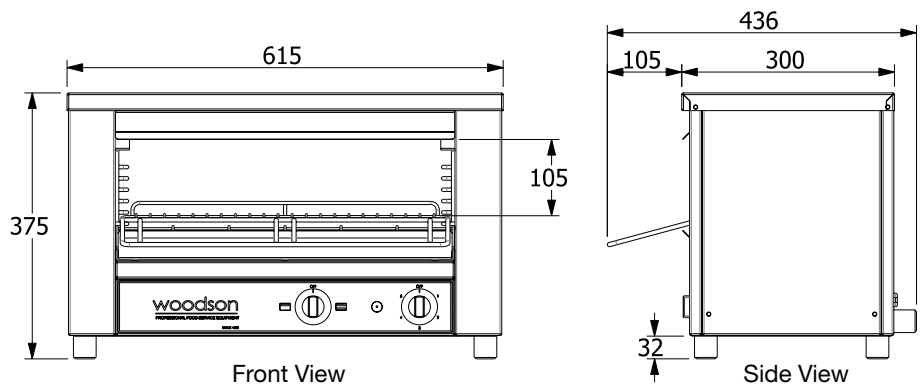

SPECIFICATIONS

kW 3.3 **Amps** 15 **Weight** 18kg
Width 615 **Depth** 436 **Height** 375

Dealer:

We reserve the right to alter specifications of products without notice. All dimensions are in mm.